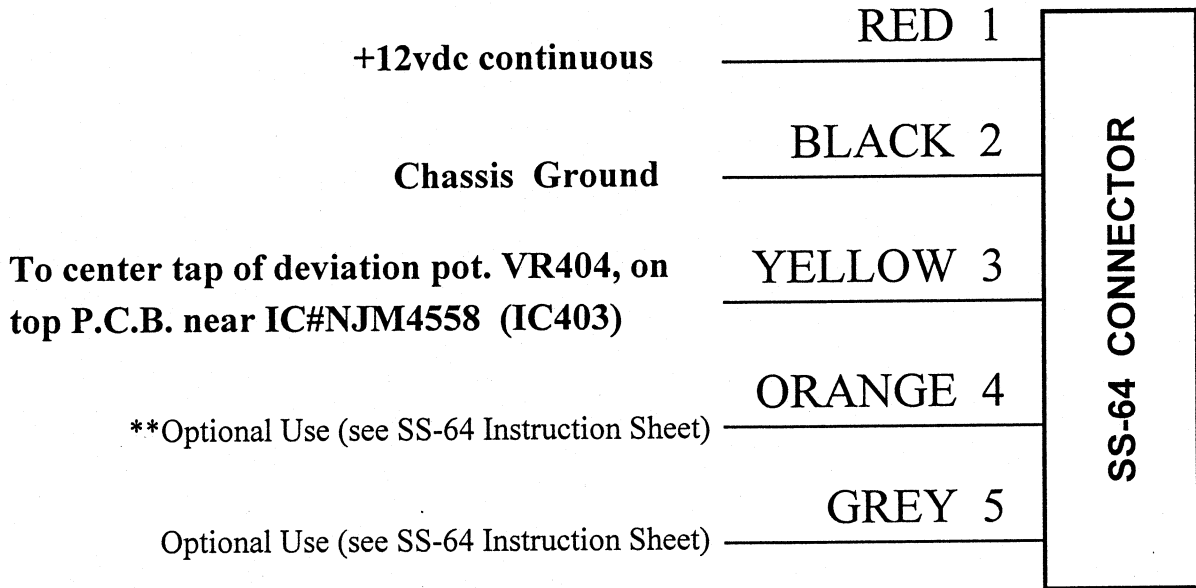

SS - 64 To Azden PCS-4000 Mobile

Notes

If you want the reverse burst function, follow the directions on the SS-64 instruction sheet to install into your radio's push-to-talk.

** The Orange wire must be grounded to encode tone if jumper JP-1 is out